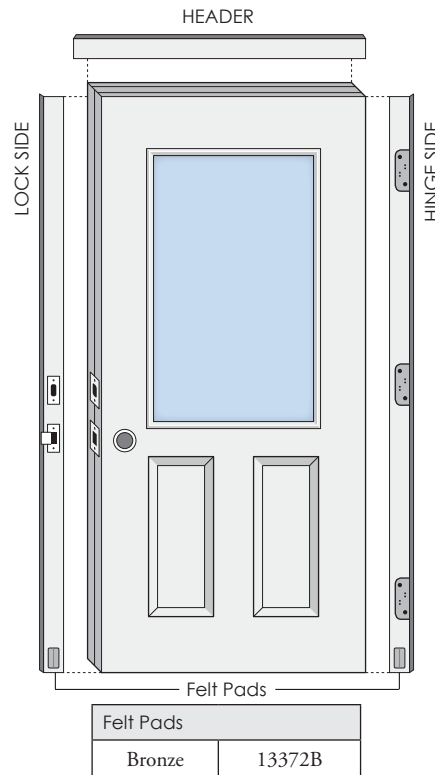

ENTRY DOOR PARTS CATALOG

WEATHER STRIP	
Compression Weather Strip (rubber only)	
	84" - 13378 96" - 13379
Magnetic Weather Strip	
	37" - 13376 85" - 13375 96" - 13377
Q-Lon Weather Strip	
	37" - 13750 84" - 13751 96" - 13751-96
OUTSWING DOORS	
Door seal gasket - 13381	
	Polyflex weather strip (for riser) - 13298
Outswing sill extension - 13315	
U-CAPS	
Bottom U-cap (Aluminum)	
	13753 <i>Indicated door width</i>
Bottom U-cap (Vinyl)	
	36" - 13741 42" - 13752
SWEEPS	
Bottom Sweep	
	Steel 30 3/4" - 13743 34 3/4" - 13744 35 3/4" - 13745 45 3/4" - 13742 Fiberglass 36" - 13746
Painted Vinyl Top Cap	
	35 3/4" - 13733 41 3/4" - 13734 45 3/4" - 13739
Vinyl Spike Thermal Break	
	32 3/8" - 13726 40" - 13727 48" - 13728 80" - 13729 78" - 13730 84" - 13731 96" - 13732

STOP & FRAME PARTS			
Complete Frame Set (Standard White)			
Includes: Lock side, Hinge side and Header - 13502 <i>Indicate opening size</i>			
Frame Parts (Standard White)			
Lock Side - 84"		Hinge Side - 84"	
LEFT - 13232	RIGHT - 13230		
RIGHT - 13234	LEFT - 13228		
Header - 36"			
13258 (Indicate Size)			
Stop Set (w/ Rubber Weather Strip)			
	84"	96"	
	Complete Set - 13382	Complete Set - 13383	
	<i>Indicate opening size</i>		
Lock side	13517		
Hinge Side	13518		
Header	13519		
HINGES			
Finishes	Ball Bearing	Outswing	Spring Loaded
Polish	13371	11310	11320
Satin Nickel	11302	11312	N/A
Antique	11301	11311	N/A
Aged Bronze	11303	11313	N/A
INSTALLATION SCREW PACKS			
<i>specify finish - polish, satin nickel, antique, aged bronze</i>			
N/C Single Entry Door Screw Pack - 16296			
N/C Ultra & Double Screw Pack - 16297			
Repl Entry Door Screw Pack - 16298			