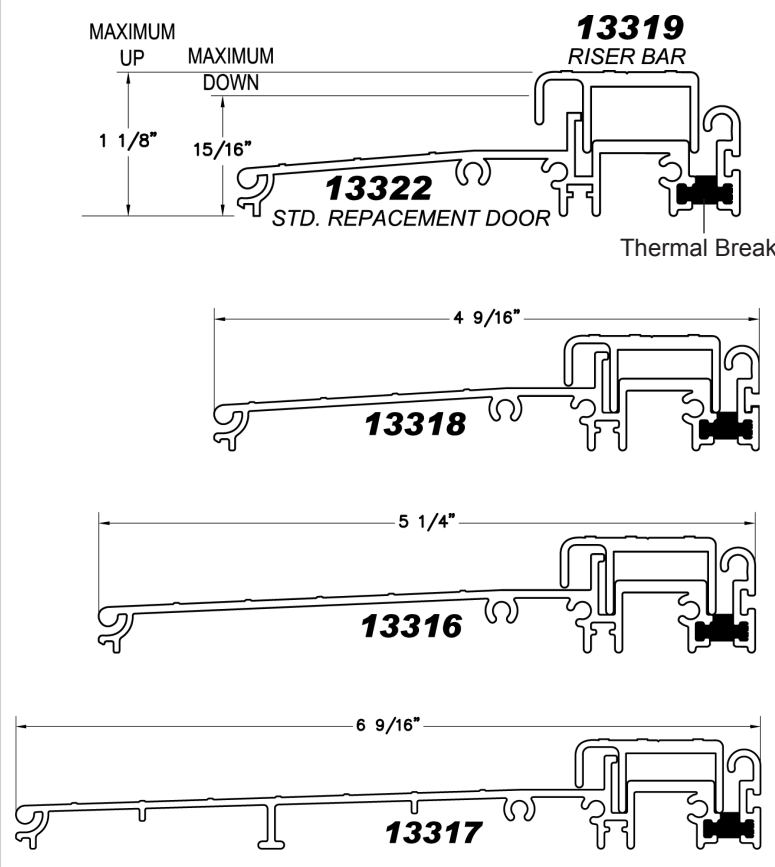

HMI STANDARD ADJUSTABLE THRESHOLDS WITH THERMAL BREAK