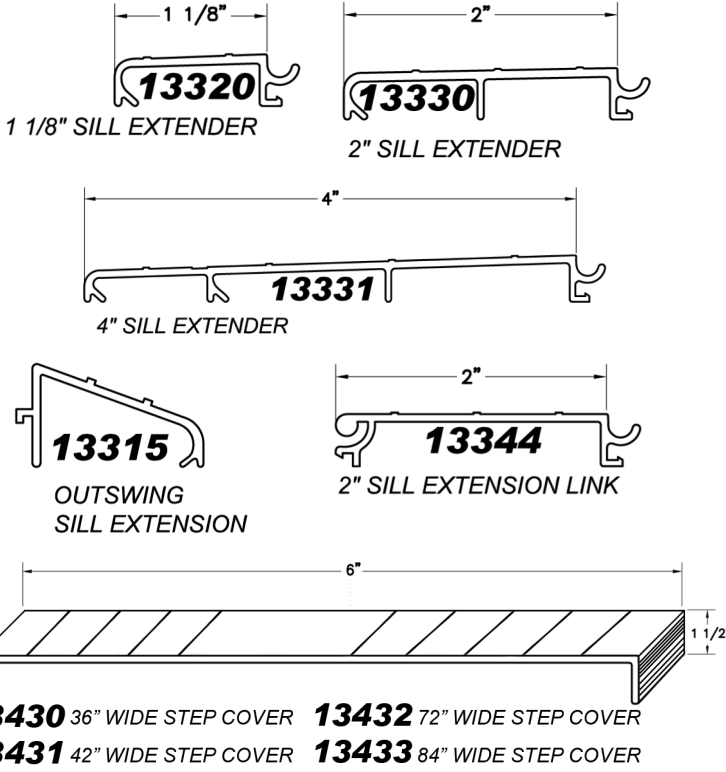

ENTRY DOOR SILLS

HMI SILL EXTENDERS, SILL EXTENSION LINK AND OUTSWING SILL EXTENSION