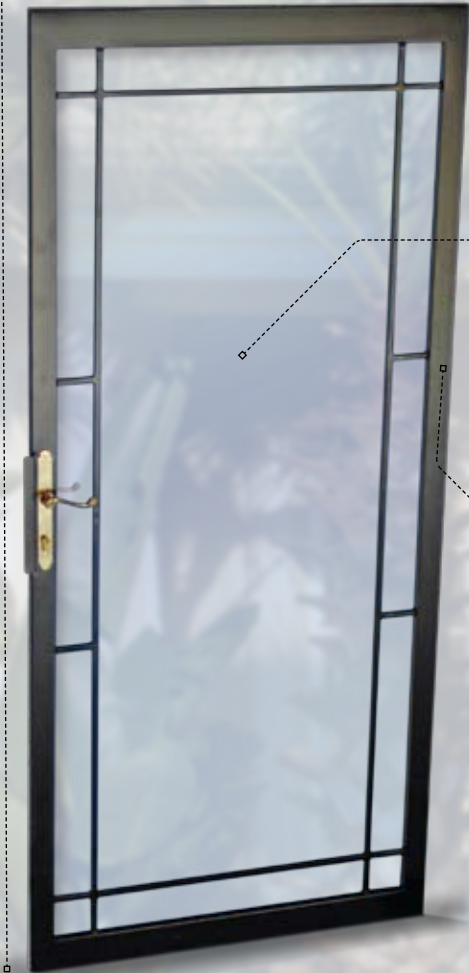

SECURITY STORM FEATURES

Heavy, 16 Gauge Welded Steel Frame makes HMI's door extra strong and extra safe.

Extruded Metal Z-Bar with weather-stripping frames your Security Door ensuring your door has a tight seal against the elements.

Three heavy Duty Hinges provide additional tamper resistance.

Tempered Safety Glass is surrounded by a tight weatherproof seal.

Adjustable Pneumatic Closer allows you to set how fast or slow your door will close.

Steel Dust Box and Strike Plate (Exclusively Manufactured by HMI) are factory mounted for extra protection.