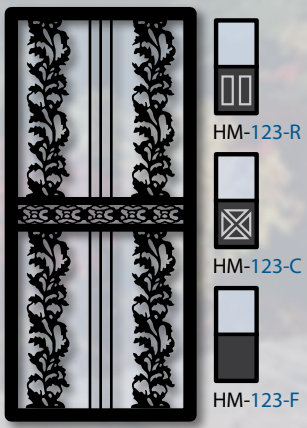

HM-163
Versailles

HM-166
Atlanta

HM-165
Art Deco

HM-168
Modern

HM-134 Sierra in a Patio Door Configuration

Any design offered by HMI is available in a Patio Door (top) or Double Door (below) configuration. HMI hinges each door independent of the other so they may be opened separately to prevent any stress on the hinges.

HM-133
Sparta

HM-134
Sierra

HM-135
Matterhorn

HM-140-R Bourbon in a Double Door Configuration

PREMIUM SECURITY STYLES

HM-137
Baton Rouge

HM-138
Mardi Gras

HM-139
Maison

HM-140
Bourbon

HM-124 Caribbean

HM-125 Venice

HM-123 Chateau

HM-124 Caribbean

HM-125 Venice

HM-126 Regal

HM-102-R Tiara (With Full Arch Top)

HM-106 Classic

See back cover for more details on Arch Tops.

PREMIUM SECURITY STYLES

HM-102
Tiara

HM-104
Regency

HM-106
Classic

HM-108
Serenade

Not available in Arch Top.