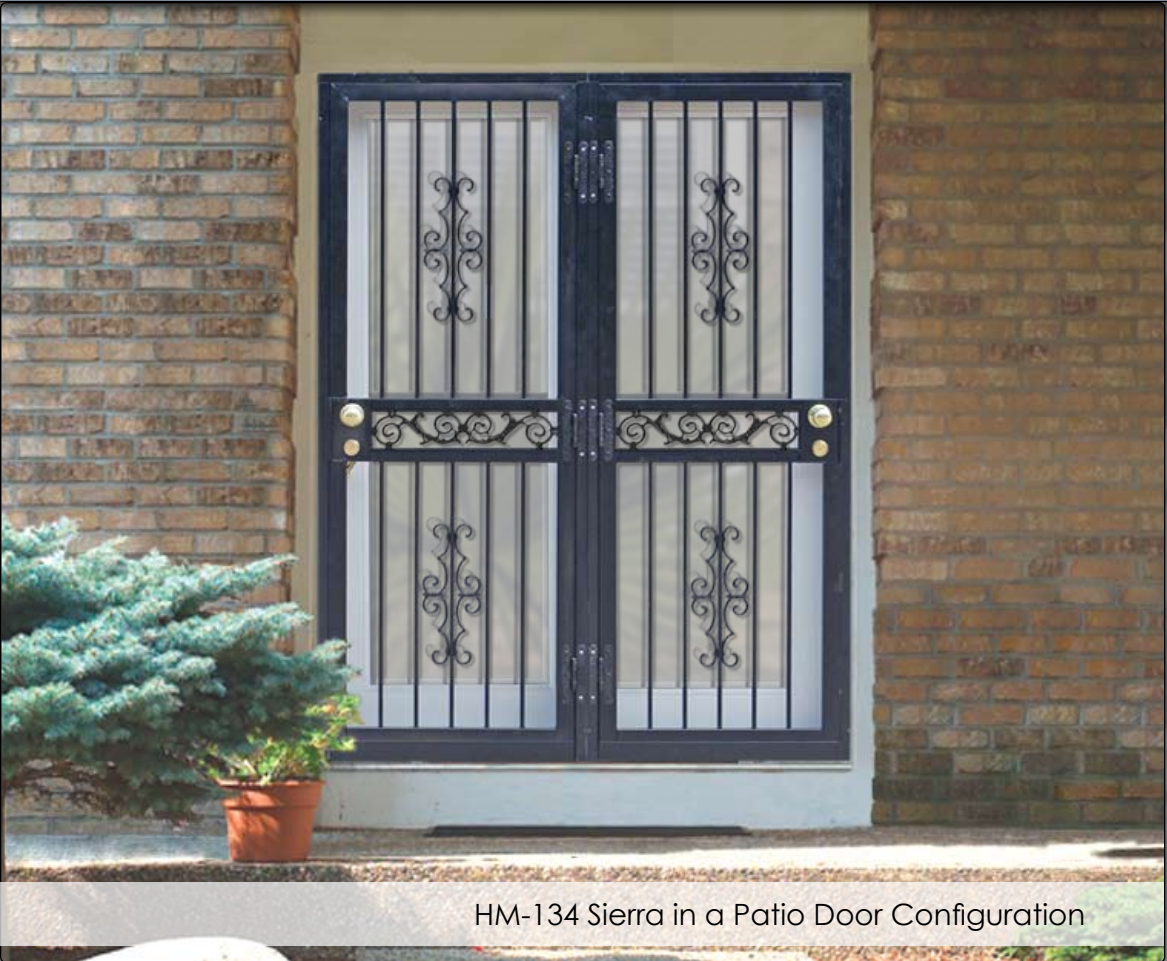

HM-163
Versailles

HM-166
Atlanta

HM-165
Art Deco

HM-168
Modern

HM-134 Sierra in a Patio Door Configuration

Any design offered by HMI is available in a Patio Door (top) or Double Door (below) configuration. HMI hinges each door independent of the other so they may be opened separately to prevent any stress on the hinges.