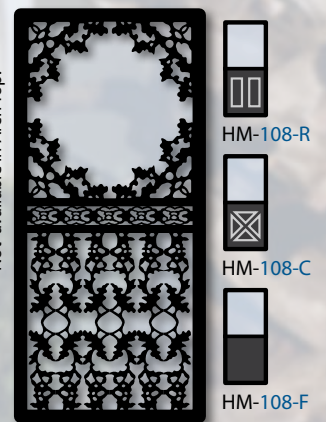

HM-140
Bourbon

HM-124 Caribbean

HM-125 Venice

HM-123 Chateau

HM-124 Caribbean

HM-125 Venice

HM-126 Regal

HM-102-R Tiara (With Full Arch Top)

HM-106 Classic

See back cover for more details on Arch Tops.

PREMIUM SECURITY STYLES

HM-102
Tiara

HM-104
Regency

HM-106
Classic

HM-108
Serenade

Not available in Arch Top.