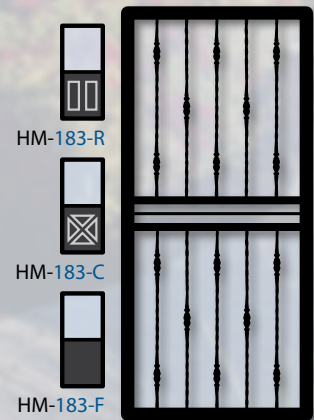

Design Detail

HM-183
Ridgegate