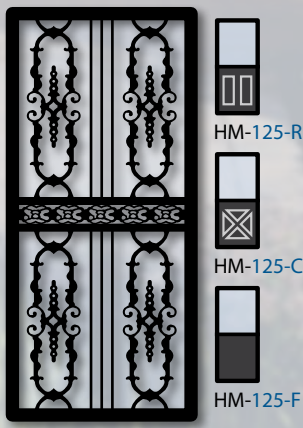

HM-133
Sparta

HM-134
Sierra

HM-135
Matterhorn

HM-140-R Bourbon in a Double Door Configuration

PREMIUM SECURITY STYLES

HM-137
Baton Rouge

HM-138
Mardi Gras

HM-139
Maison

HM-140
Bourbon

HM-124 Caribbean

HM-125 Venice

HM-123 Chateau

HM-124 Caribbean

HM-125 Venice

HM-126 Regal

HM-102-R Tiara (With Full Arch Top)

HM-106 Classic

See back cover for more details on Arch Tops.

PREMIUM SECURITY STYLES

HM-102
Tiara

HM-104
Regency

HM-106
Classic

HM-108
Serenade

Not available in Arch Top.